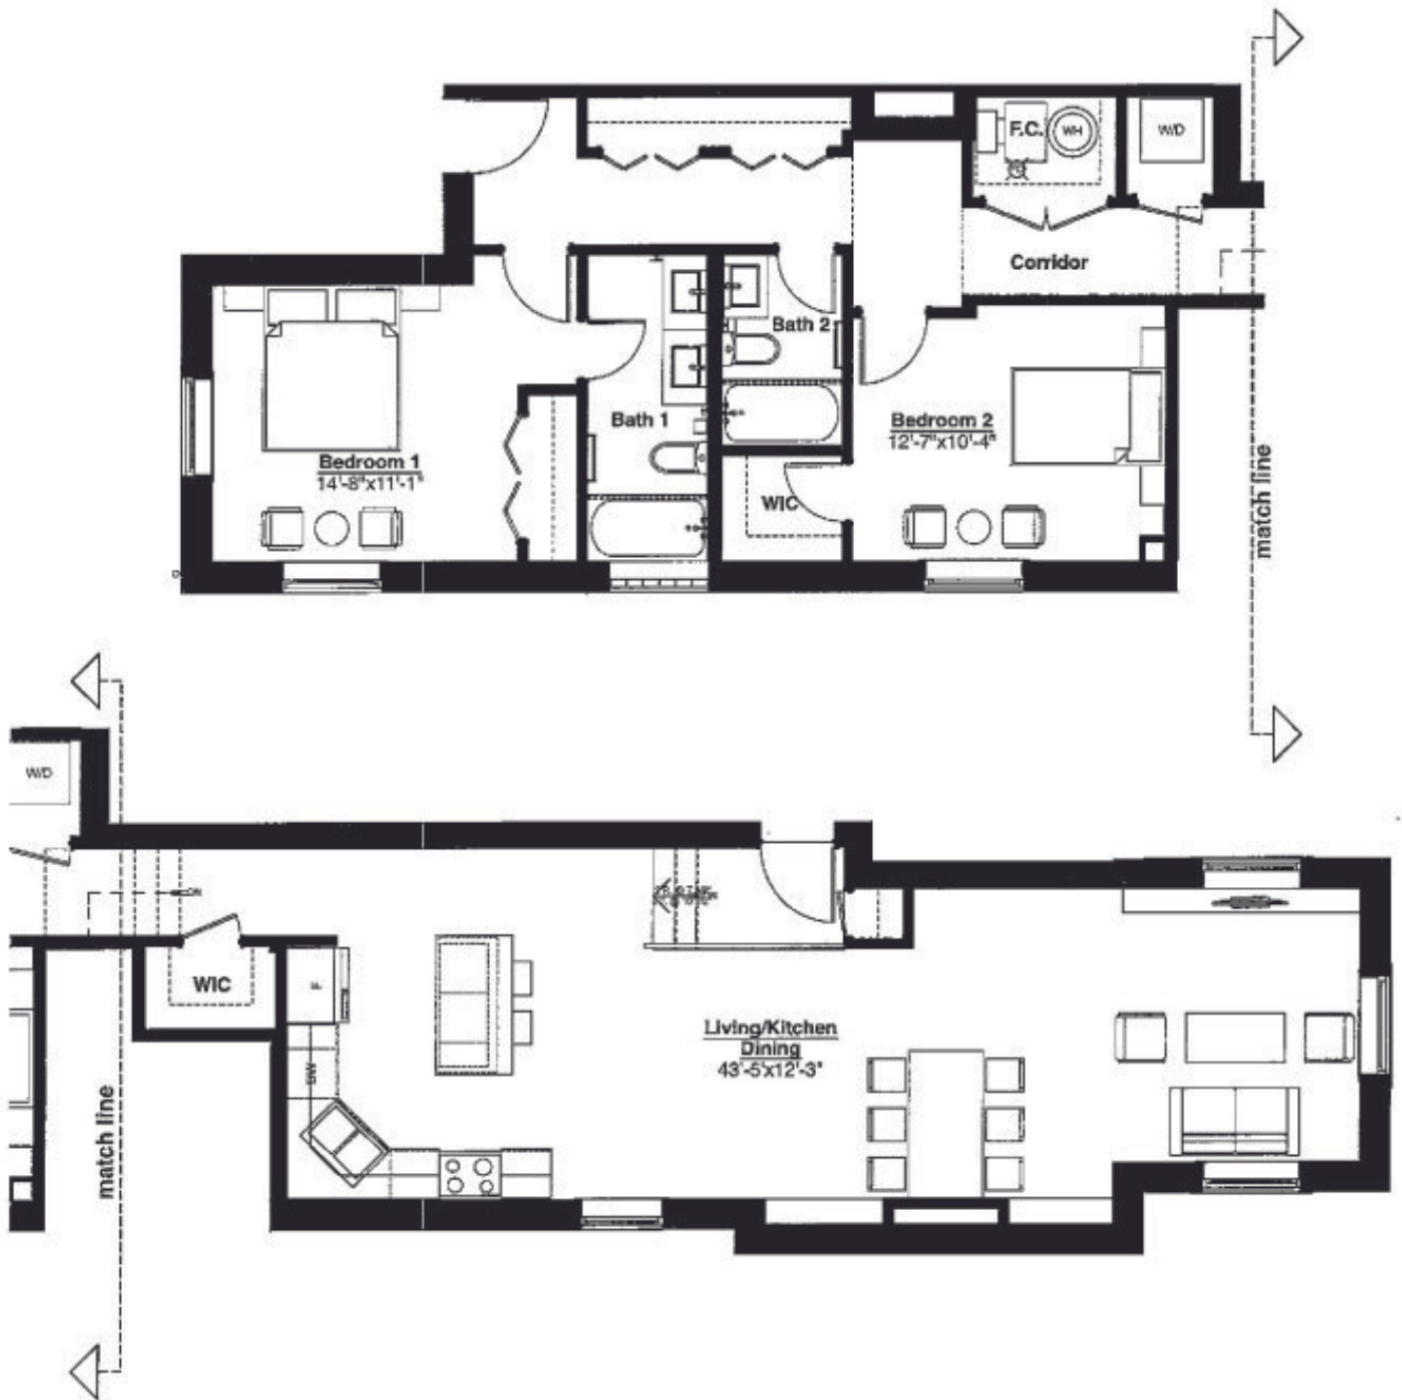

# Sheridan Square Apartments

# STYLE 101

1 BED  
1 BATH  
1510 SQFT

NOTES:

Apartment:

Rent:

Available: