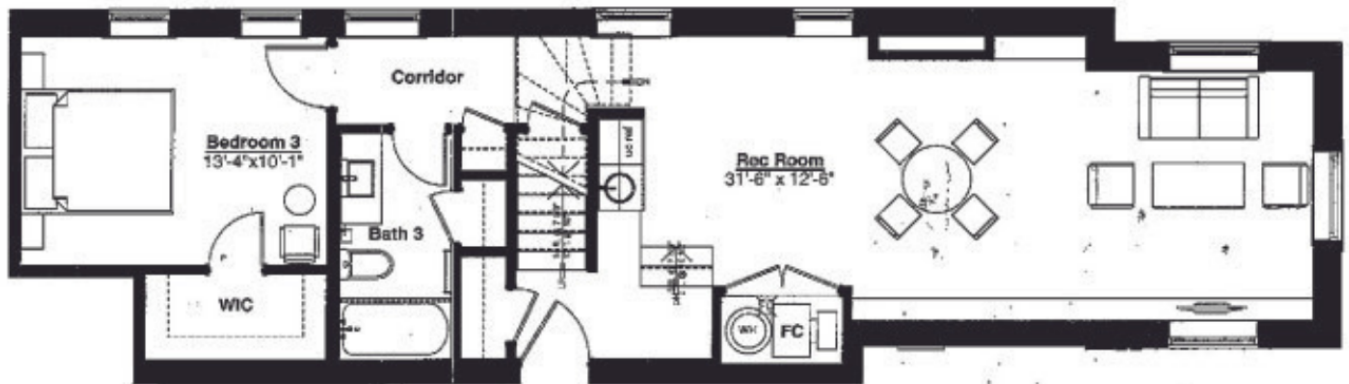

Sheridan Square Apartments

STYLE 201

3 BED
3.5 BATH
2550 SQFT

2nd Floor Plan
(1692 S.F.)

1st Floor Plan
(858 S.F.)

NOTES:

Apartment:

Rent: