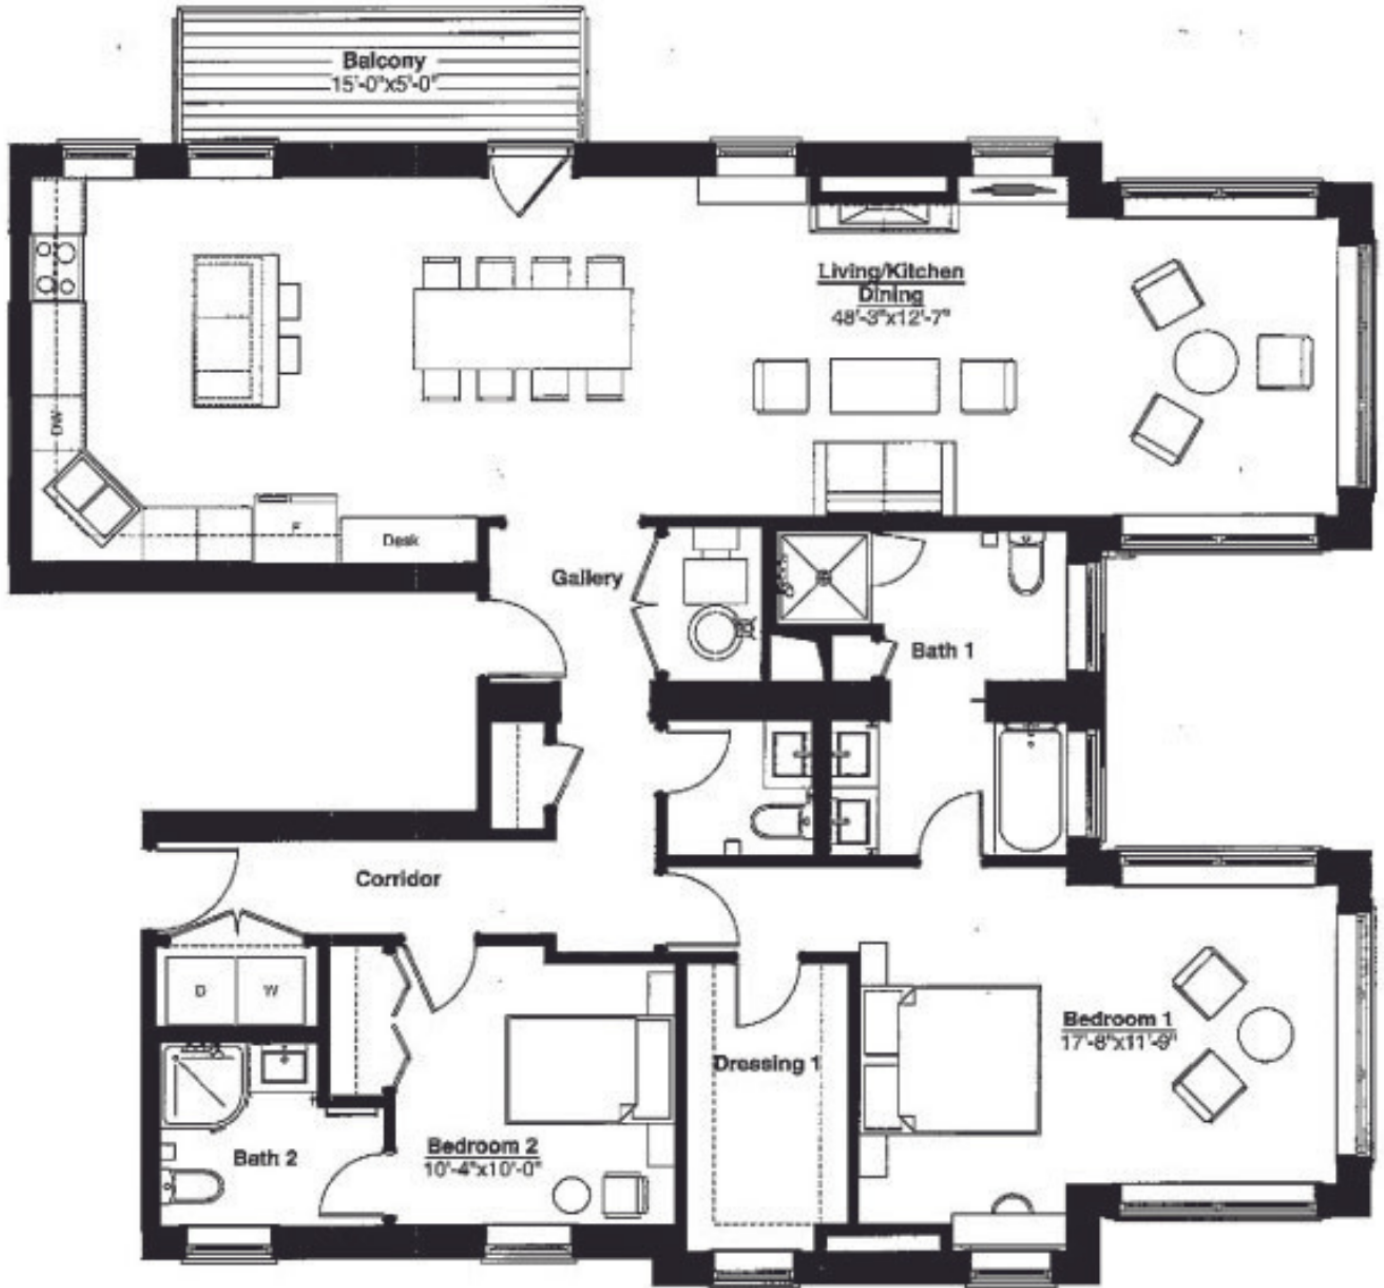

# Sheridan Square Apartments

# STYLE 301

2 BED  
2.5 BATH  
1692 SQFT

NOTES:

Apartment:

Rent:

Available: