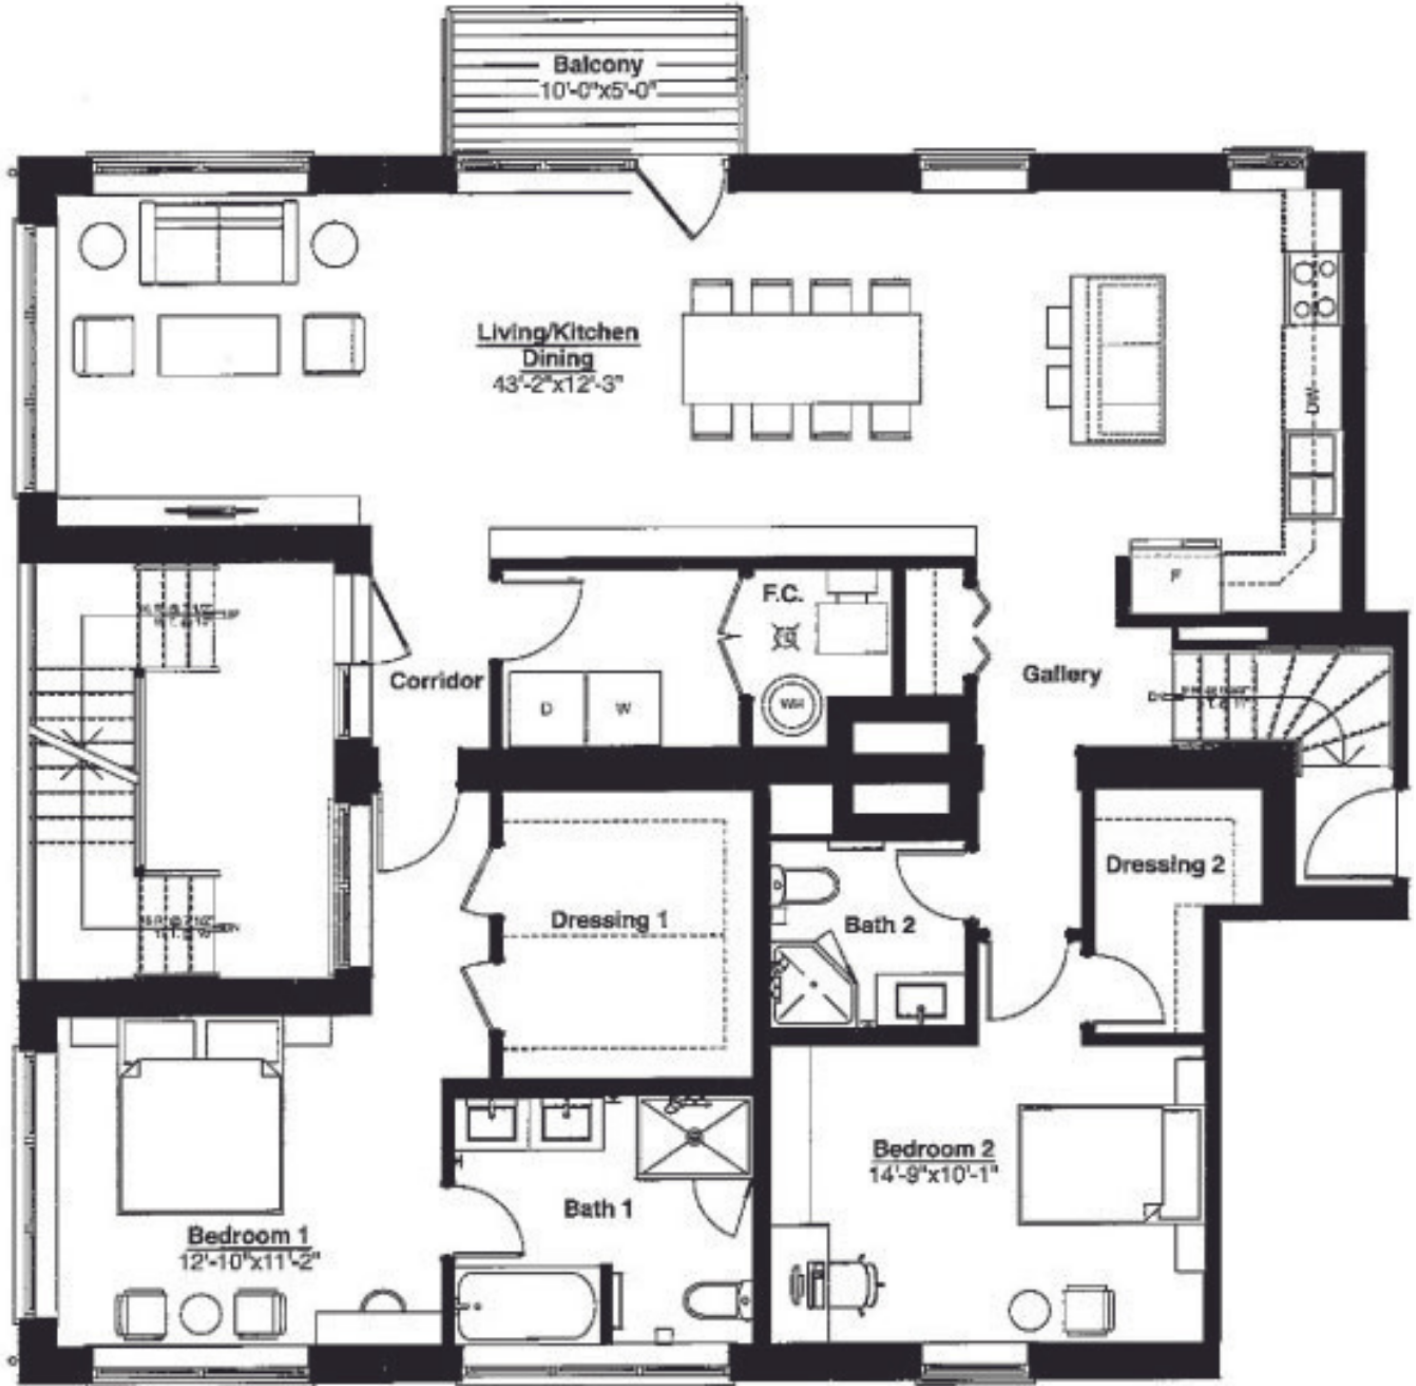

Sheridan Square Apartments

STYLE 302

2 BED
2 BATH
1633 SQFT

NOTES:

Apartment:

Rent:

Available: