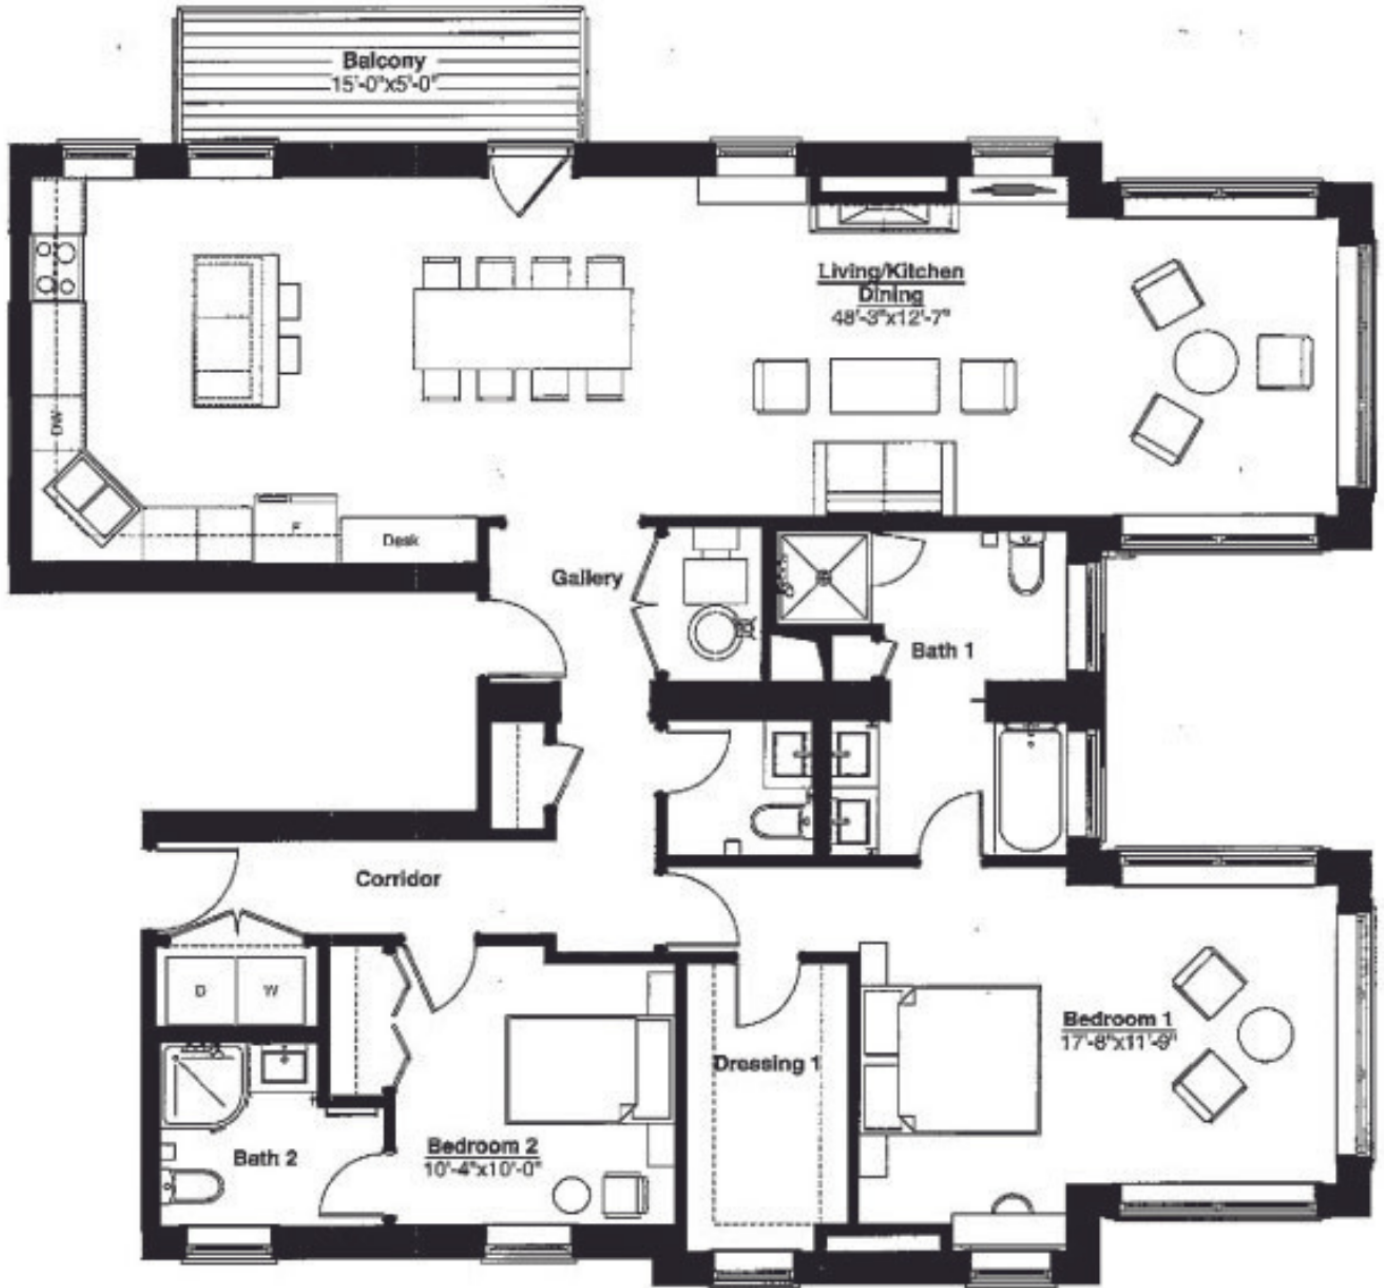

Sheridan Square Apartments

STYLE 401

2 BED
2.5 BATH
1692 SQFT

NOTES:

Apartment:

Rent:

Available: