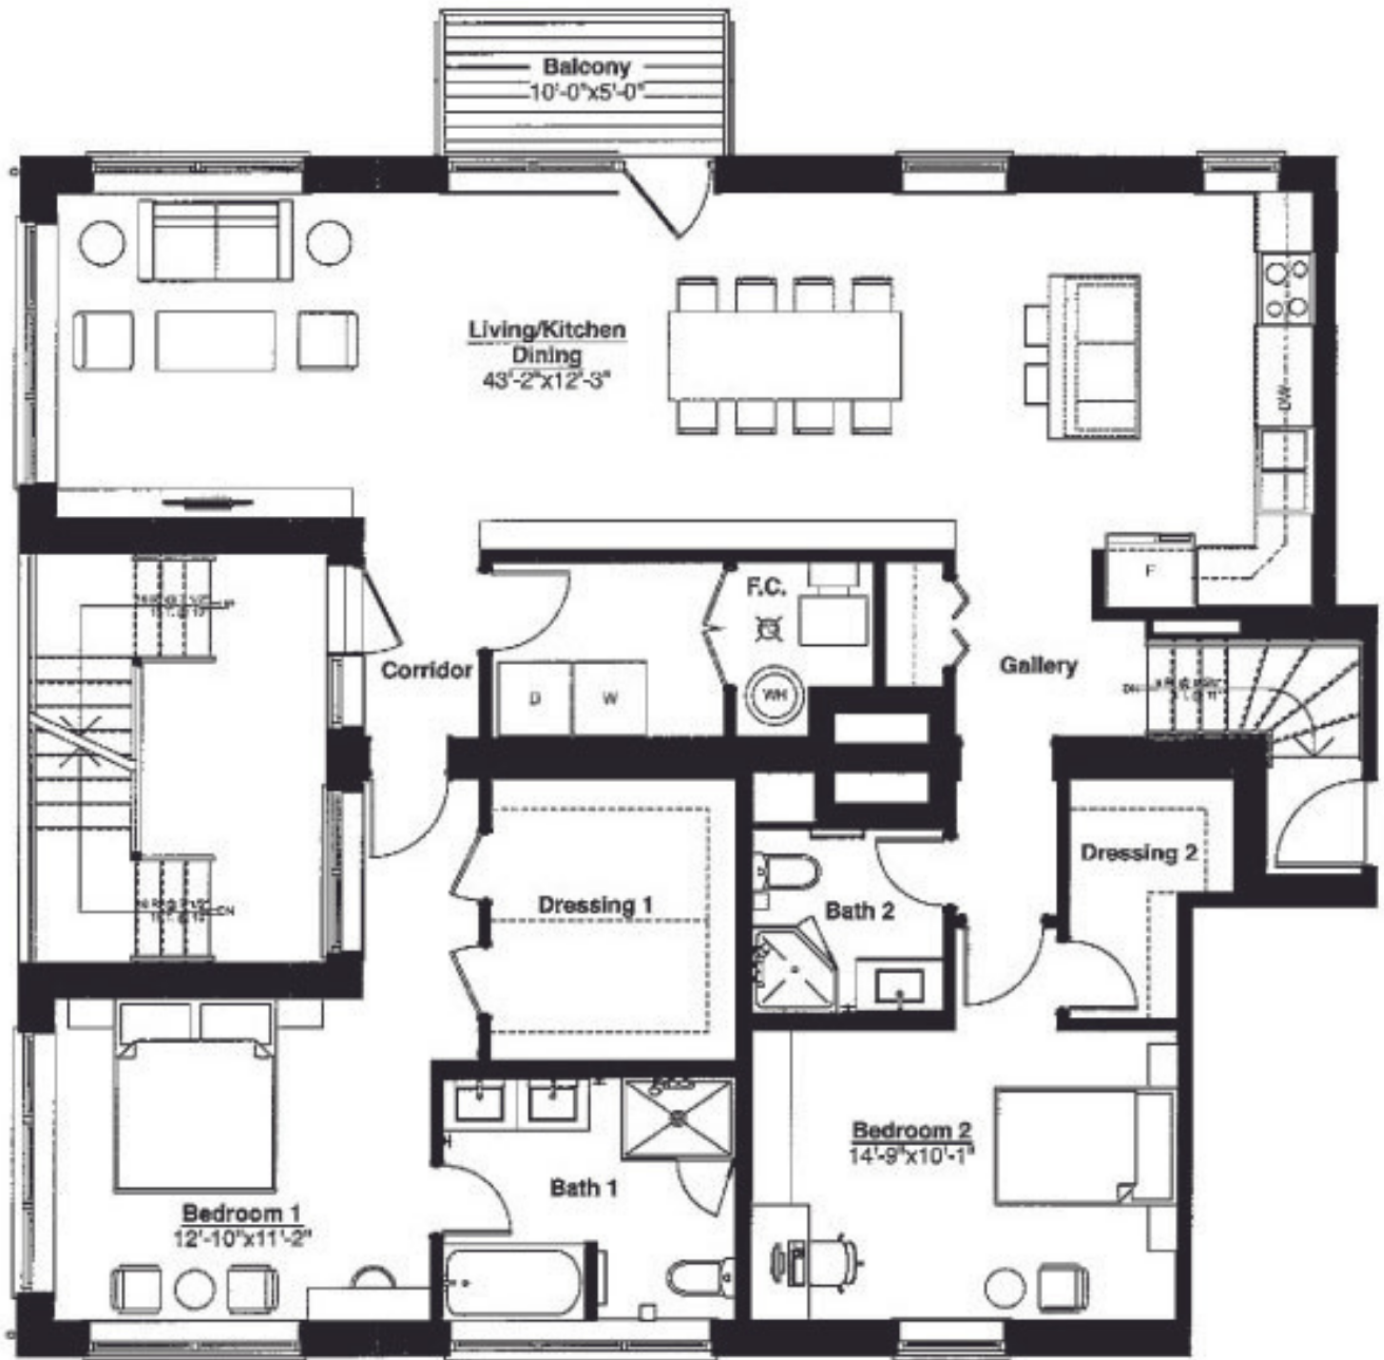

# Sheridan Square Apartments

# STYLE 402

2 BED  
2 BATH  
1633 SQFT

NOTES:

Apartment:

Rent:

Available: