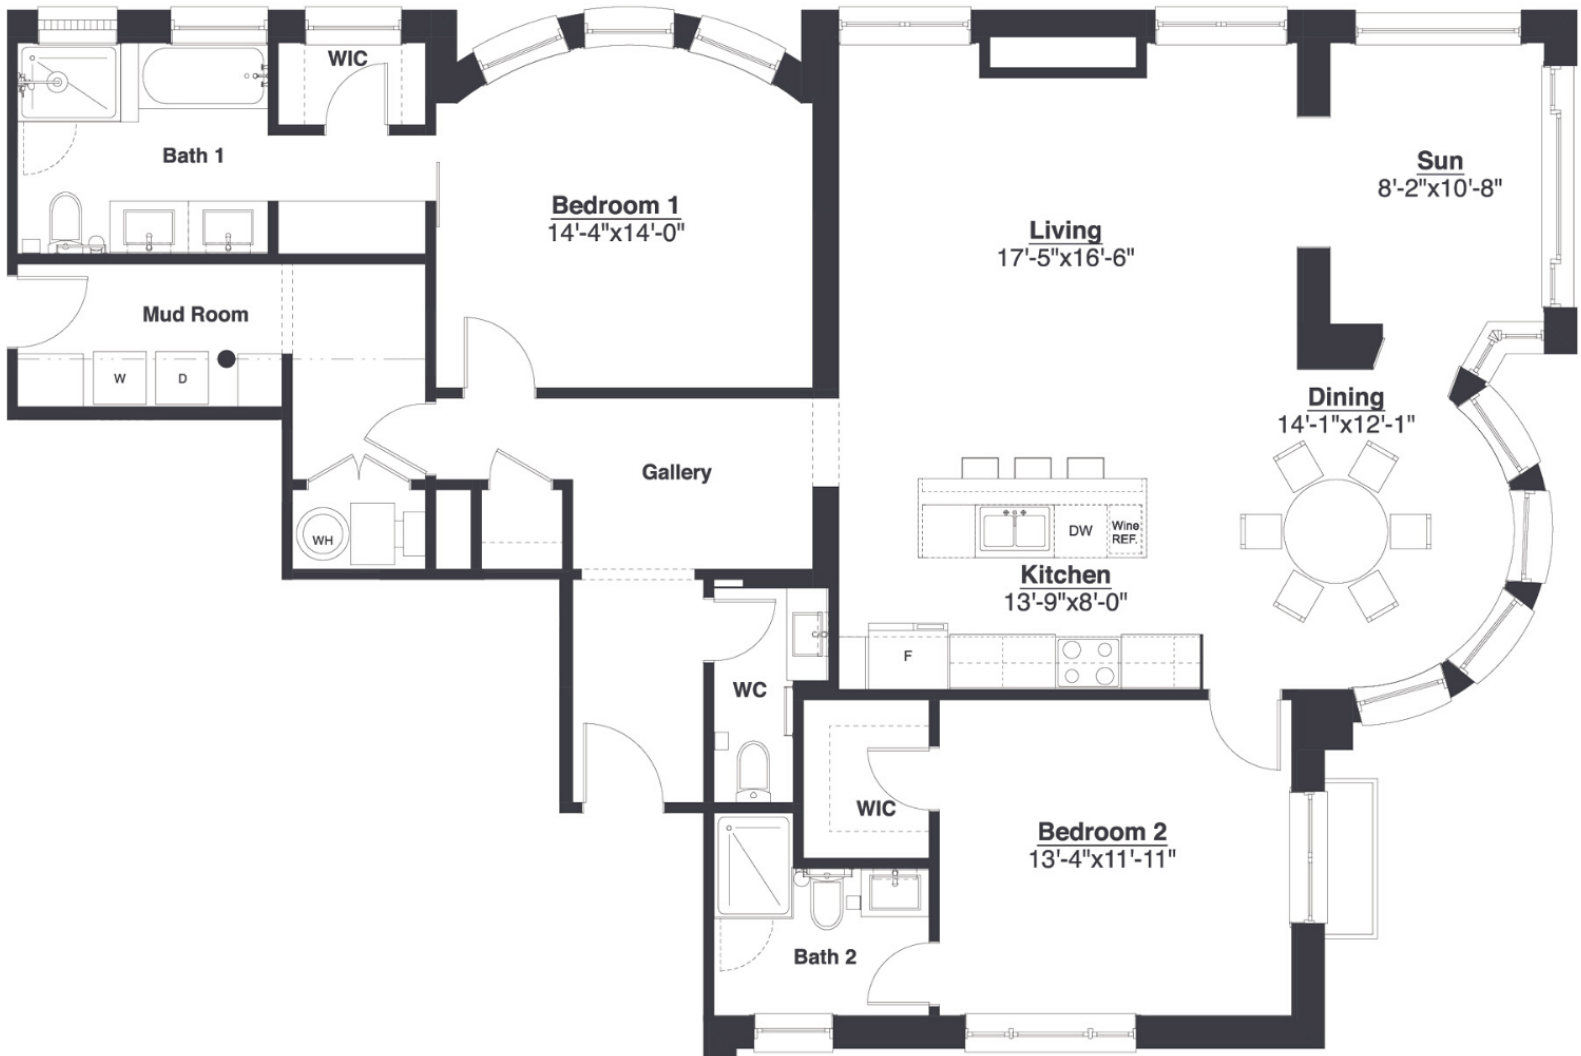

# Sheridan Square Apartments

## STYLE 201

2 BED  
2 BATH  
1702 SQFT

NOTES:

Apartment:

Rent:

Available: